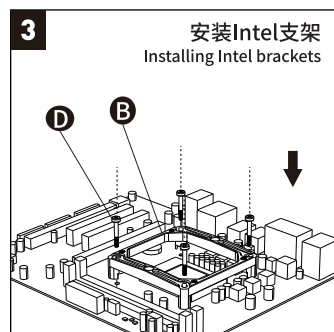

G-130 系列

CPU COOLER USER MANUAL

INTEL : LGA1700/1200/115X

INTEL : LGA1700/1200/115X

Committed to providing better cooling solutions

驱动程序下载地址
Driver software download address
www.powertrain-pc.com

AMD : AM5/AM4