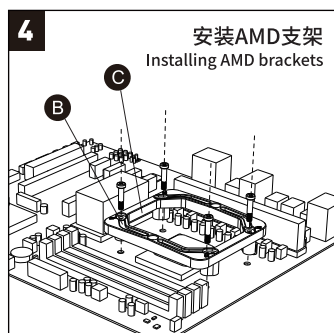

AMD : AM5/AM4