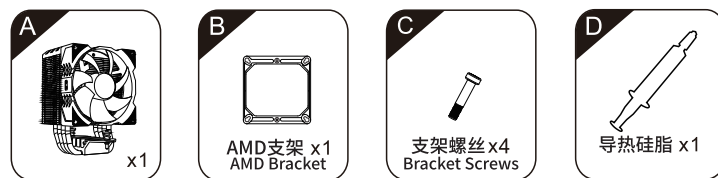

G-130 系列

CPU COOLER USER MANUAL

INTEL : LGA1700/1200/115X

INTEL : LGA1700/1200/115X

Committed to providing better cooling solutions

驱动程序下载地址
Driver software download address
www.powertrain-pc.com

AMD : AM5/AM4