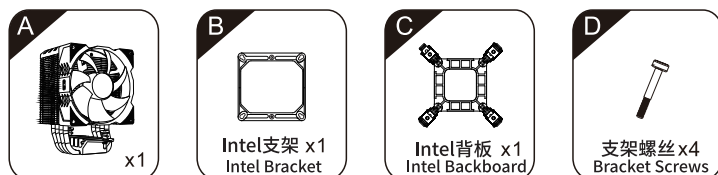

G-130 系列

CPU COOLER USER MANUAL

INTEL : LGA1700/1200/115X

INTEL : LGA1700/1200/115X

Committed to providing better cooling solutions

驱动程序下载地址
Driver software download address
www.powertrain-pc.com

AMD : AM5/AM4